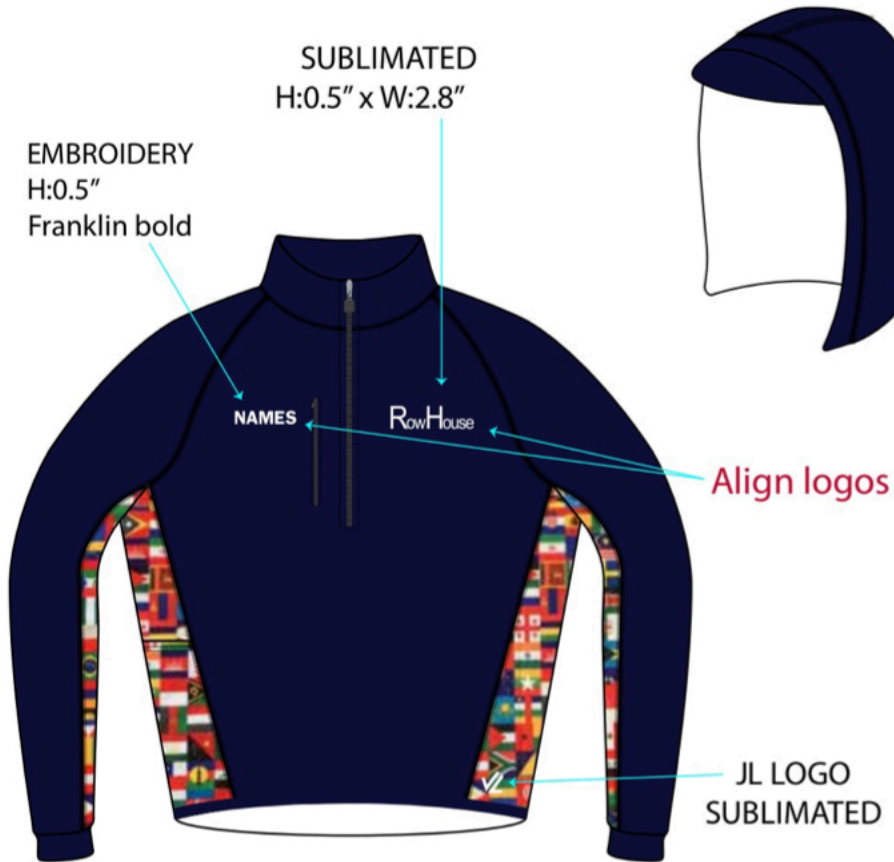

UNISEX JACKET

JLUJA110

116763

UNISEX CLASSIC SEQUEL ROWER
LIGHTWEIGHT
HOOD
POCKET: NAPOLEON, CC, REAR AND
H2O
NO DUAL POCKET

NO LINING
FULL SUBLIMATED

PRINT COLOR

SUBLIMATED
H:0.5" x W:2.8"

EMBROIDERY
H:0.5"
Franklin bold